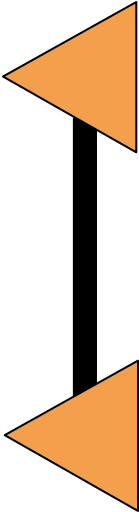

**Send
Through**

**90° Angled Right
Open Tunnel**

90° Angled Left Open Tunnel

Weave 8 Poles

Return Weave

8 Poles

Send Over

4m Plank

Send Over

4m Plank

Send Over

3m Ramp

Send Over

**Straight
Jump 1**

2m

**90°
Angled
Right
Jump 2**

2m

**90° Angled Right
Jump 3**

**90° Angled
Left Jump 3**

2m

**90°
Angled
Left
Jump 2**

2m

Send Over

**Straight
Jump 1**