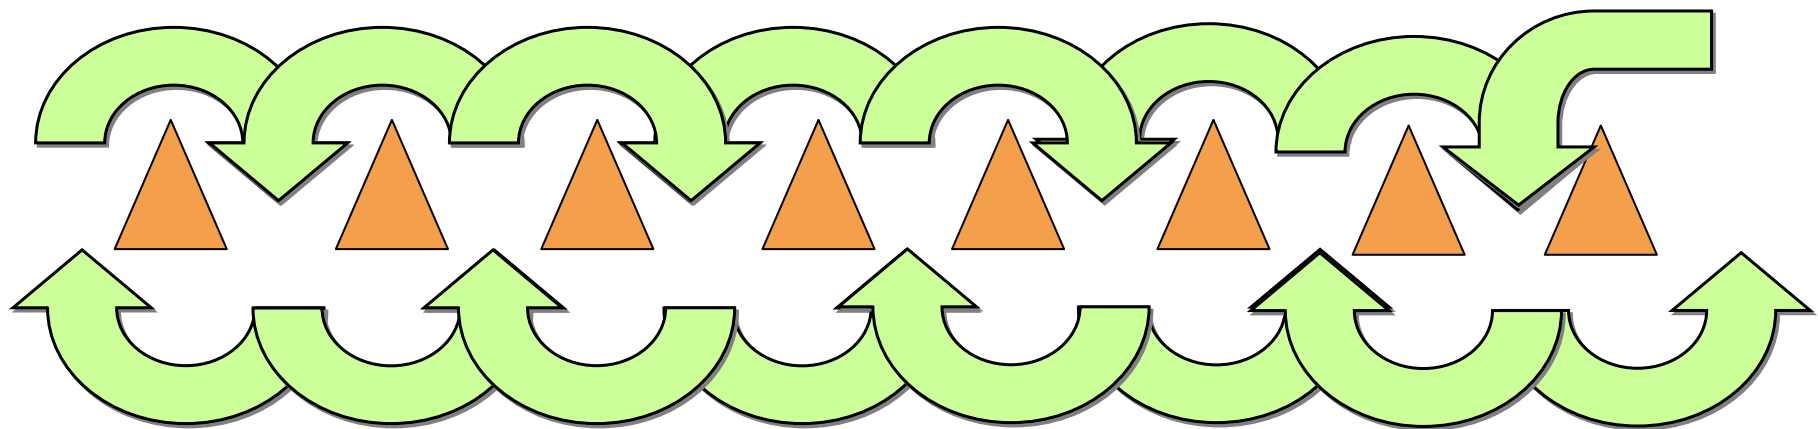

**Send
Through**

4m

**Straight
Open Tunnel**

**Handler
leaves
dog**

**Straight
Open Tunnel**

**Handler
Recall**

**Finish
R/L**

**Turn
Together
Forward
at Heel**

**Send
Through**

**90° Angled Right
Open Tunnel**

90° Angled Left Open Tunnel

Weave 8 Poles

Return Weave

8 Poles

Send Over

4m Plank