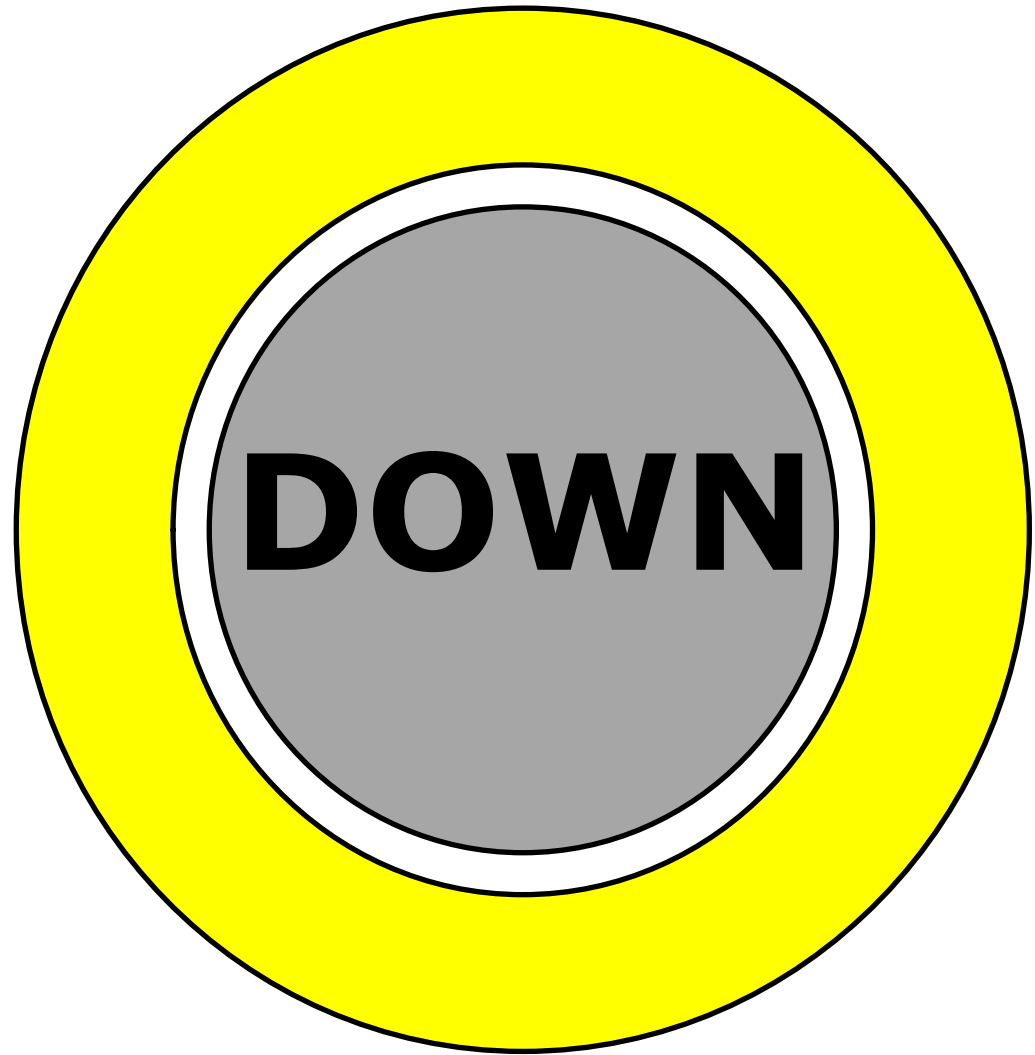

Agility O
@
DOG STAR
TRAINING

**SIT IN
HOOP
STAY
8 Secs**

**DOWN
IN
HOOP
STAY
8 Secs**

**STAND
IN
HOOP
STAY
8 Secs**

**STAND
IN
HOOP
STAY**

Walk around dog

**Send forward
onto Mat**

8 Seconds