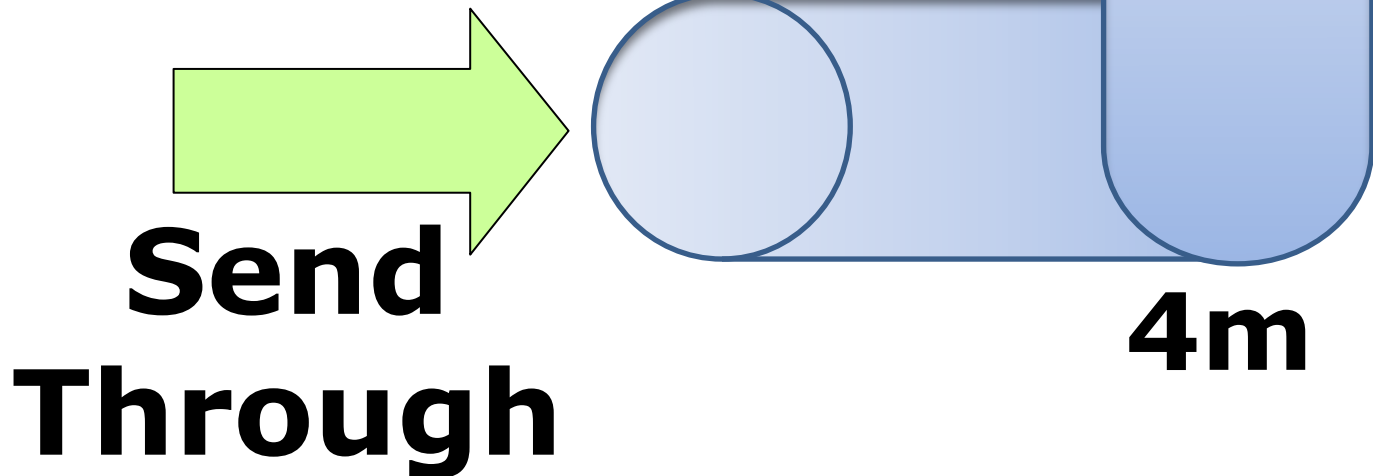

**Send
Through**

4m

**Straight
Open Tunnel**

**Handler
leaves
dog**

**Straight
Open Tunnel**

**Handler
Recall**

**Finish
R/L**

**Turn
Together
Forward
at Heel**

**Send
Through**

**90° Angled Right
Open Tunnel**

90° Angled Left Open Tunnel

Weave 8 Poles

Return Weave

8 Poles

Send Over

4m Plank