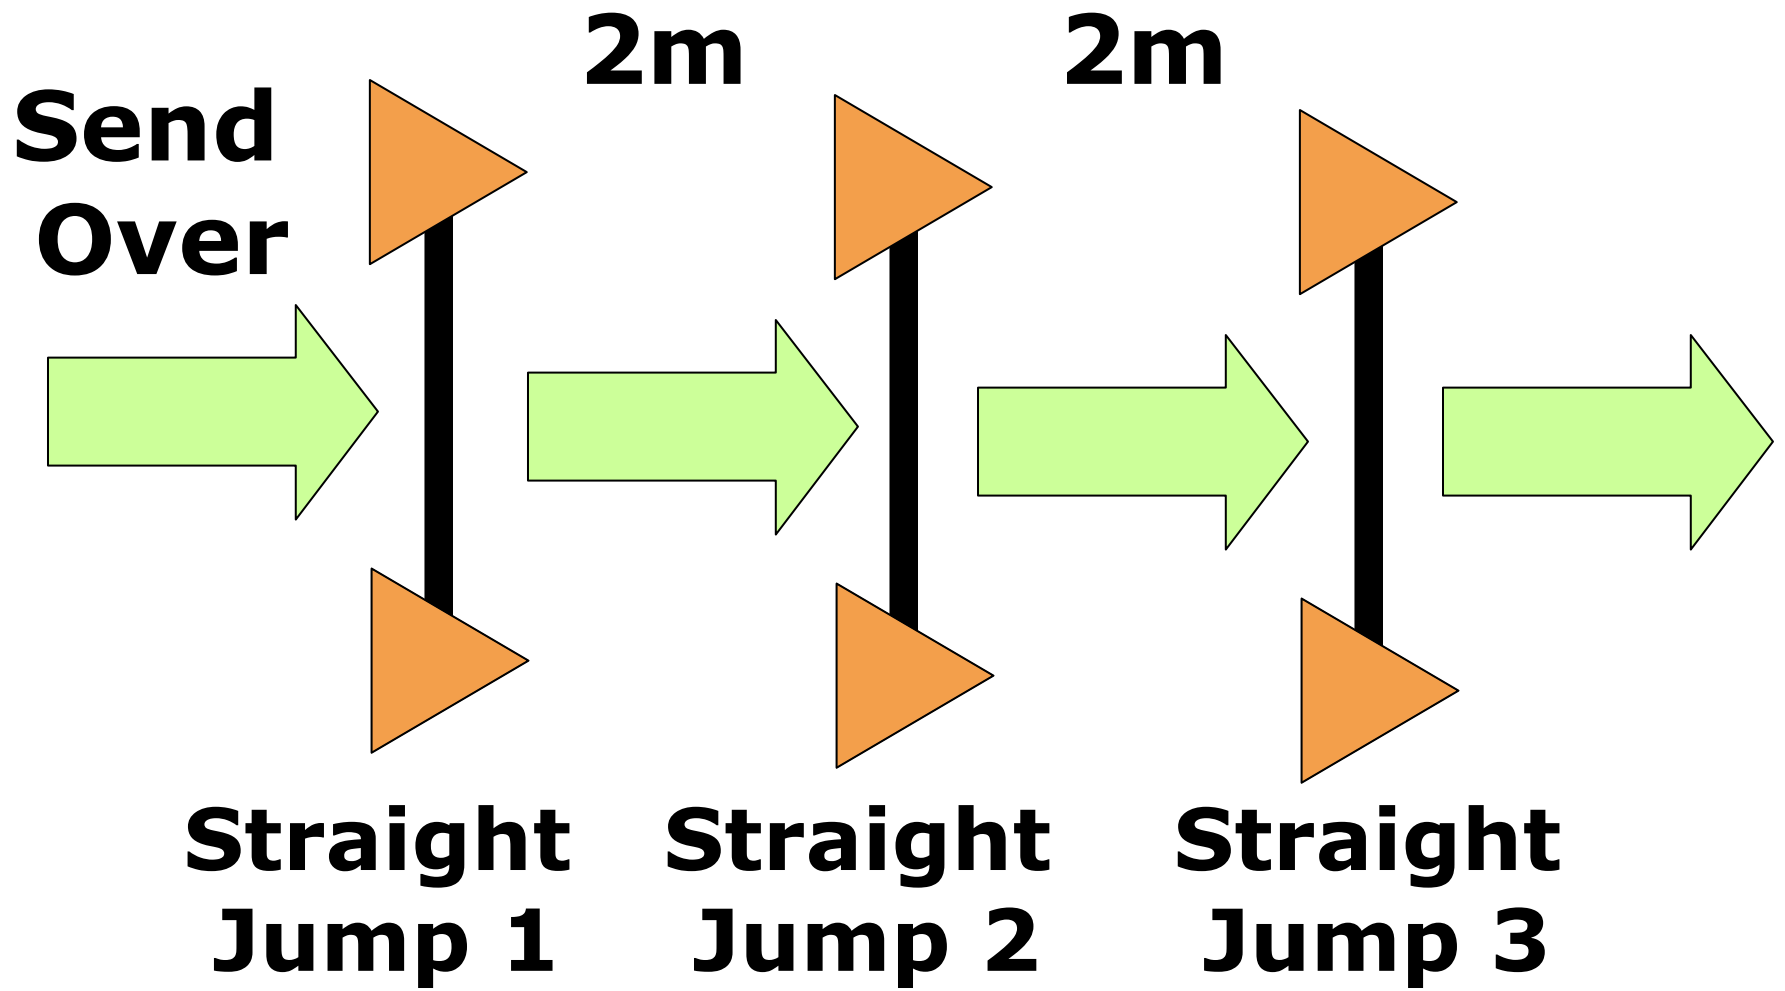

2m

**90° Angled Right
Jump 2**

90° Angled Left Jump 2

Straight Jump 1

Send Over

2m

Send Over

Long Jump

**Send
Through**

4m

**Straight
Open Tunnel**

**Handler
leaves
dog**

**Straight
Open Tunnel**

**Handler
Recall**

**Finish
R/L**

**Turn
Together
Forward
at Heel**

**Send
Through**

**90° Angled Right
Open Tunnel**

90° Angled Left Open Tunnel

Weave 8 Poles

Return Weave

8 Poles

Send Over

4m Plank